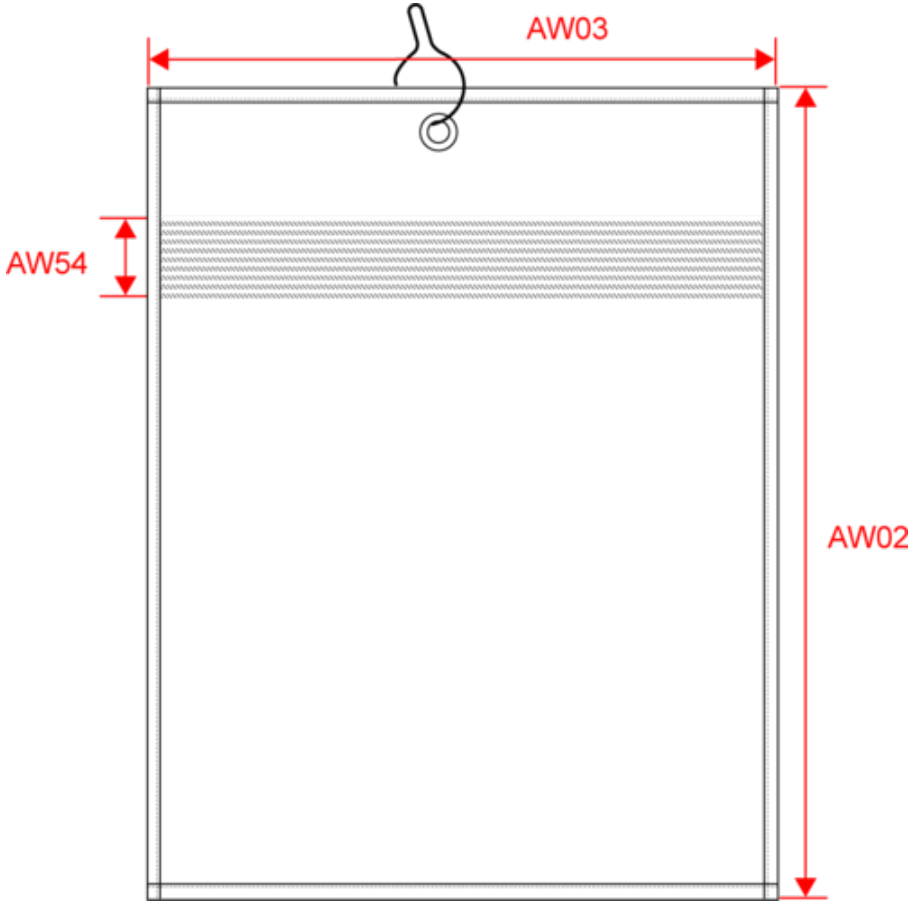

PA571

Golf towel

- 100% cotton: high absorption capacity.
- Sold with eyelet + hook.

100% cotton. With central metal eyelet + hook.

More information

Logistic

Country of origin

Customs code

PROACT.®

PA571

Golf towel

Dimensions (cm)

Measurements in cm	One Size
AW02 - Total height	50.00
AW03 - Total width	30.00
AW54 - Border height	3.50

PROACT.®

PA571

Golf towel