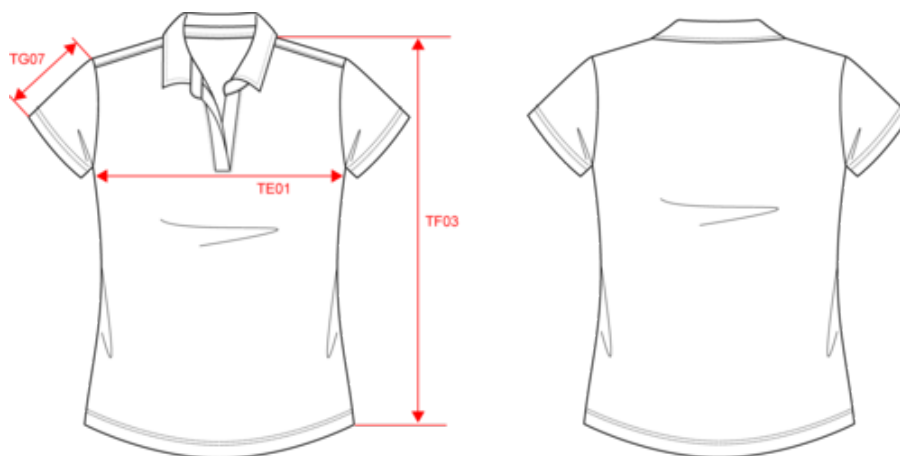

PROACT.[®]

PA483

Ladies' short-sleeved polo shirt

- 100% polyester: incredibly resistant, lightweight and breathable.
- Breathable polo shirt.

100% polyester. Interlock stitch with 50% polyester Cool Plus[®]. Buttonless placket. Twin needle finishing at the cuffs and hem.

PA484

PA483

Ladies' short-sleeved polo shirt

Dimensions (cm)

Measurements in cm	XS	S	M	L	XL	XXL
TE01 - 1/2 chest width at 1.5cm below armhole	41.00	44.00	47.00	50.00	53.00	56.00
TF03 - Front total height from HSP	61.00	63.00	65.00	67.00	69.00	71.00
TG07 - Short sleeve length	12.00	12.75	13.50	14.25	15.00	15.75