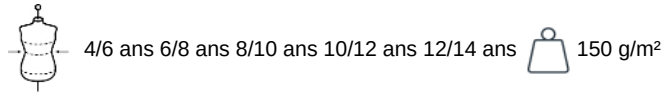

PA461

Kids' basketball jersey

• 100% polyester: incredibly resistant, lightweight and breathable.

100% polyester. V-neck. Contrast piping at neck and armholes. Twin needle finishing at the hem.

More information

Sporty Yellow

RVB : 247,185,13
Pantone C : 7408C
Pantone TCX : 14-0957TCX

White

RVB : 236,236,252
Pantone C : White
Pantone TCX : 11-0601TCX

Logistic

5

25

Sizes	Width (cm)	Height (cm)	Length (cm)	Net weight (kg)	Gross weight (kg)	Pieces/Box	Pieces/Bundle
4/6 ans	40.00000	12.00000	60.00000	3.50000	4.50000	25	5
6/8 ans	25	25	30		0	25	0
8/10 ans	40.00000	12.00000	60.00000	3.50000	4.50000	25	5
10/12 ans	40.00000	12.00000	60.00000	3.50000	4.50000	25	5
12/14 ans	40.00000	12.00000	60.00000	3.50000	4.50000	25	5