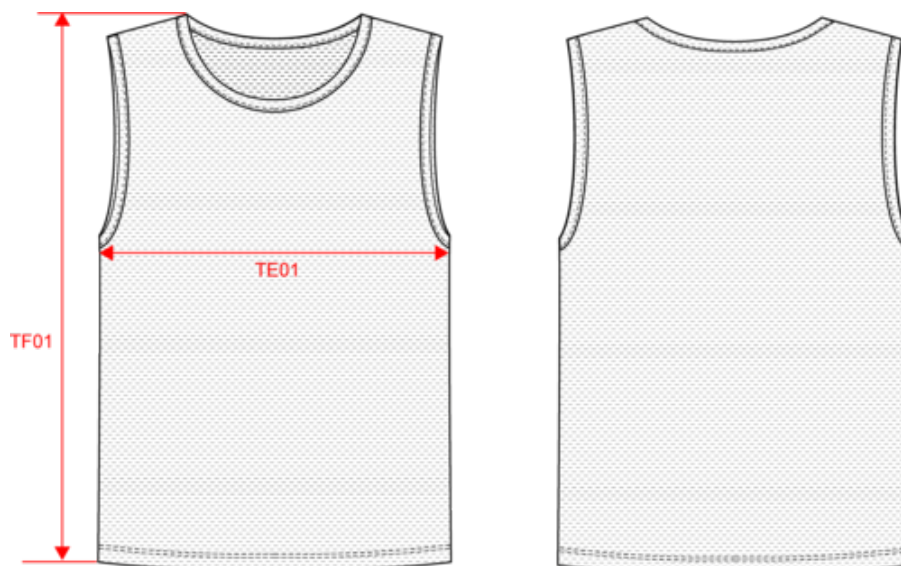

PA047

Kids' lightweight mesh multisport bib

• Multisports

100% polyester. Mesh knit. Twin needle finish at hem.

More information

Logistic

Country of origin

IN - India
BD - Bangladesh
PK - Pakistan

Customs code

Also available in version

PA043

PROACT.®

PA047

Kids' lightweight mesh multisport bib

Dimensions (cm)

| Measurements in cm | 6/10 ans | 10/14 ans |
|------------------------------|----------|-----------|
| TF01 - Total height from HSP | 49.75 | 59.75 |