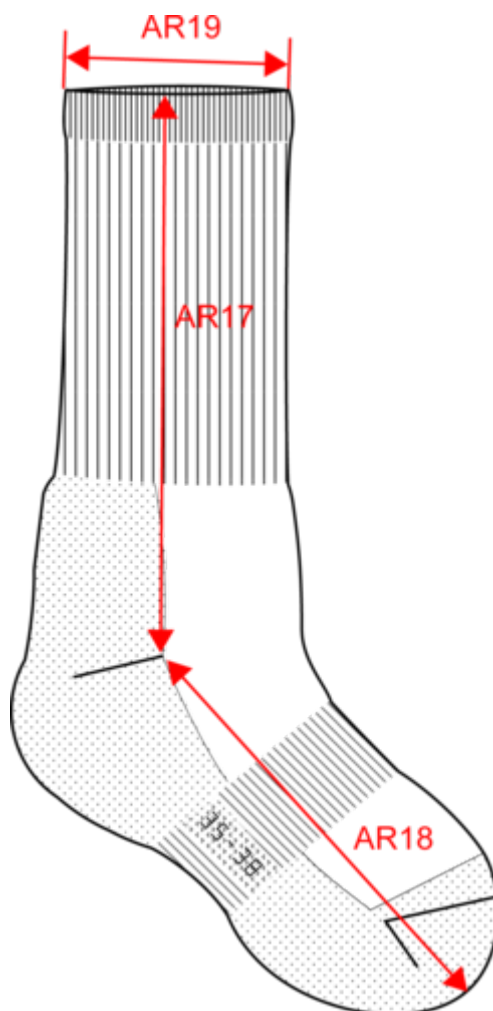

More information

Logistic

Country of origin

Customs code

Black Navy White

Dimensions (cm)

Measurements in cm	35/38 EU	39/42 EU	43/46 EU
AR17 - Sock height from top edge to heel	17.00	18.00	19.00
AR18 - Feet length from heel to sock extremity	17.00	19.00	21.00
AR19 - Sock opening width (relaxed)	7.00	7.50	8.00

White

RVB : 236,236,252
Pantone C : White
Pantone TCX : 11-0601TCX

Logistic

5

100

Sizes	Width (cm)	Height (cm)	Length (cm)	Net weight (kg)	Gross weight (kg)	Pieces/Box	Pieces/Bundle
35/38 EU	40.00	22.00	60.00	4.60000	5.60000	100	1
39/42 EU	40.00	22.00	60.00	4.90000	5.90000	100	1
43/46 EU	40.00	22.00	60.00	5.30000	6.30000	100	1

Pointure fabricant	Royaume-Uni
27/30 EU	C9/C11.5 UK
31/34 EU	C12.5/J2 UK
35/38 EU	J4/J6.5 UK
39/42 EU	5.5/8 UK
43/46 EU	9/11 UK
47/50 EU	12/15 UK