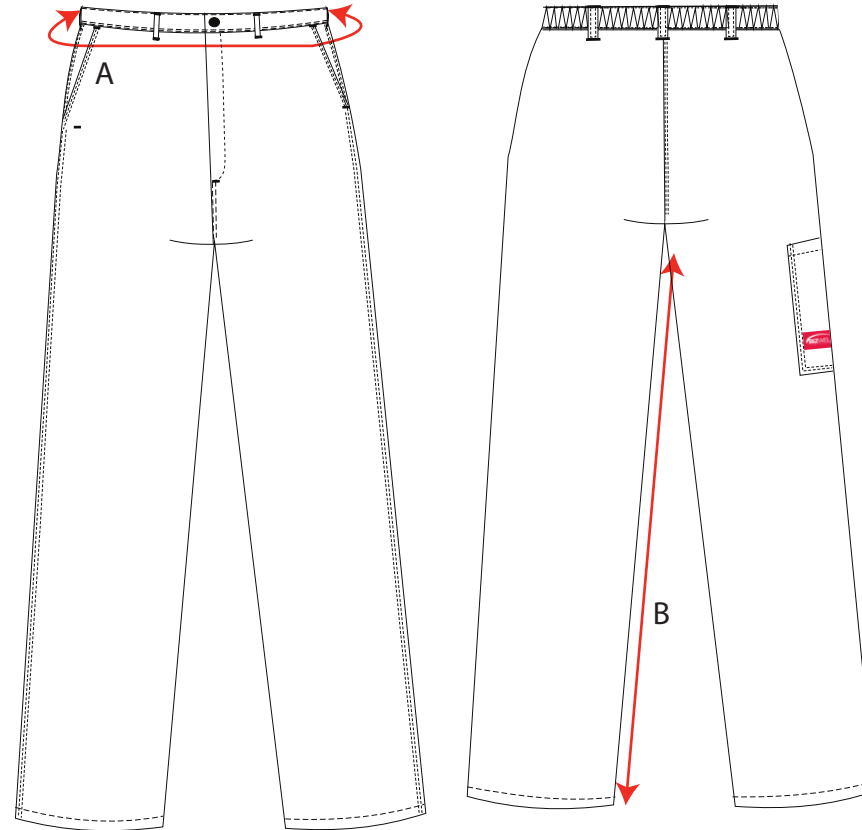

STYLE NO: BZ30

DESCRIPTION: 'BIZWELD' trousers to EN 11611, EN ISO 11612 and EN 340

FABRIC: 99% Cotton 1% Carbon Fibre 330g.

COLOUR: Red, Navy, Royal, Black, Orange, Bottle Green.

AREA		XS	S	M	L	XL	XXL	3XL	4XL	5XL
Size Range		68-72	76-80	84-88	92-96	100-104	108-112	116-120	124-128	132-140
Waist RELAXED	A	64	72	80	88	96	104	112	120	132
Waist STETCHED	A	78	86	94	102	110	118	126	134	146
Inside Leg	B	79	79	79	79	79	79	79	79	79