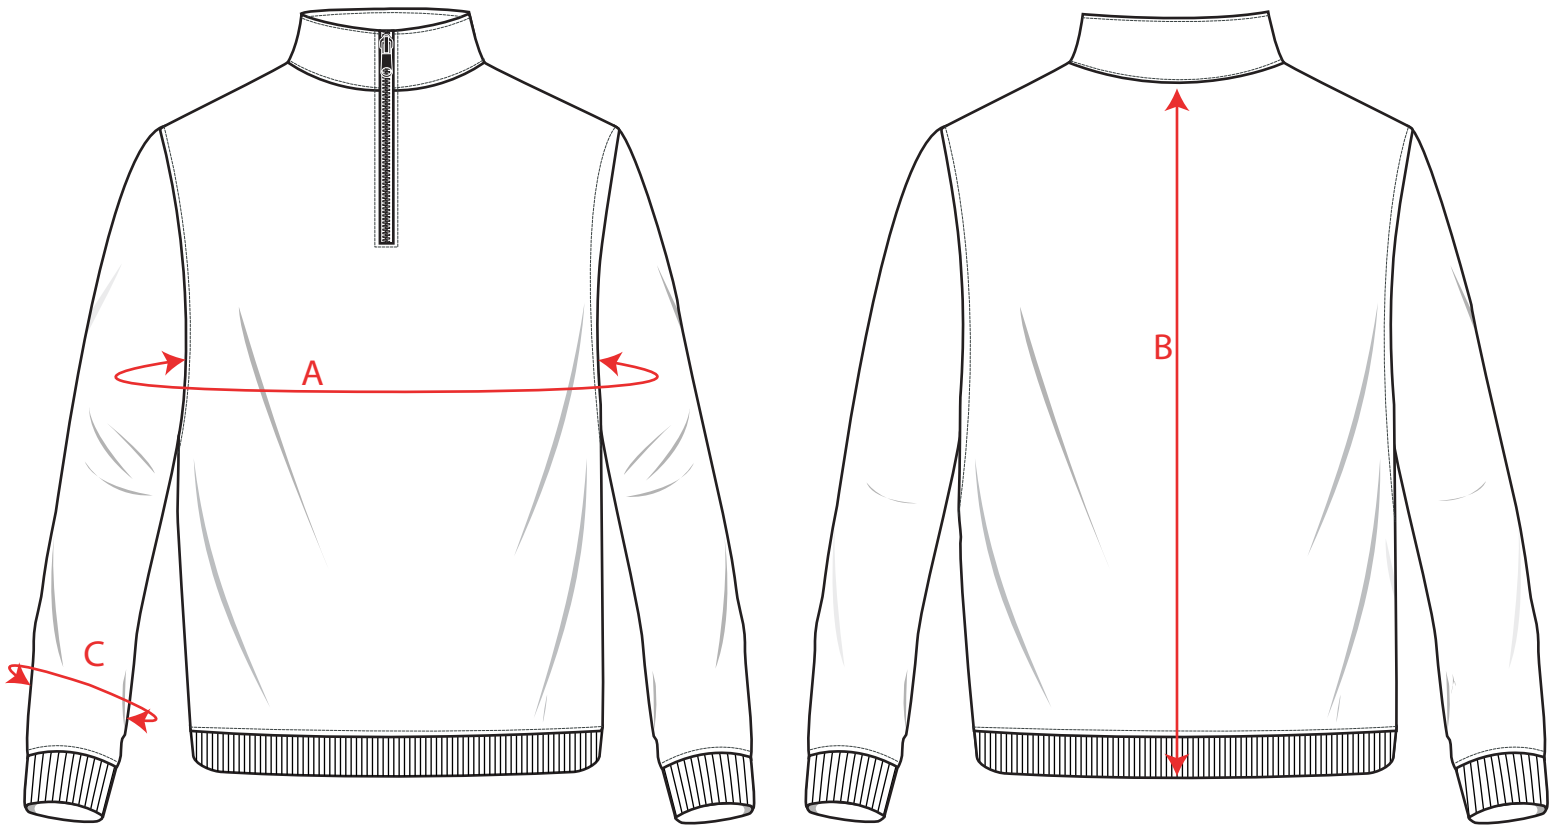

STYLE NO: B309

DESCRIPTION: 1/4 Zip Sweatshirt

Measurements

For A Fully Relaxed Fabric, In Cm's :

AREA	Code	SMALL	MEDIUM	LARGE	XL	XXL	3XL	Tol Plus
Chest	A	108	117	126	135	144	153	1.5
Back Length - Excluding collar	B	74	74	74	74	74	75	1
Lower Sleeve - 12cms from cuff end	C	32	33	34	35	36	37	0.5