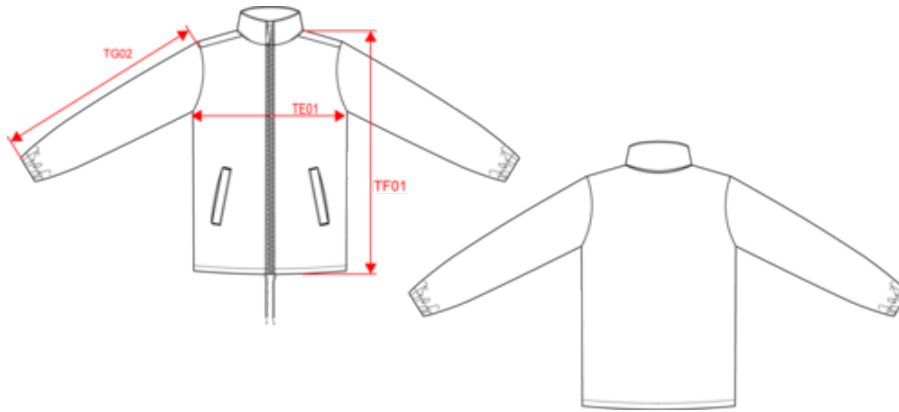

## Dimensions (cm)

Measurements in cm	XS	S	M	L	XL	XXL	3XL
TE01 - 1/2 chest width at 1.5cm below armhole	55.00	58.00	61.00	64.00	67.00	70.00	73.00
TF01 - Total height from HSP	75.50	77.50	79.50	81.50	83.50	85.50	87.50
TG02 - Long sleeve length	60.00	61.50	63.00	64.50	66.00	67.50	69.00