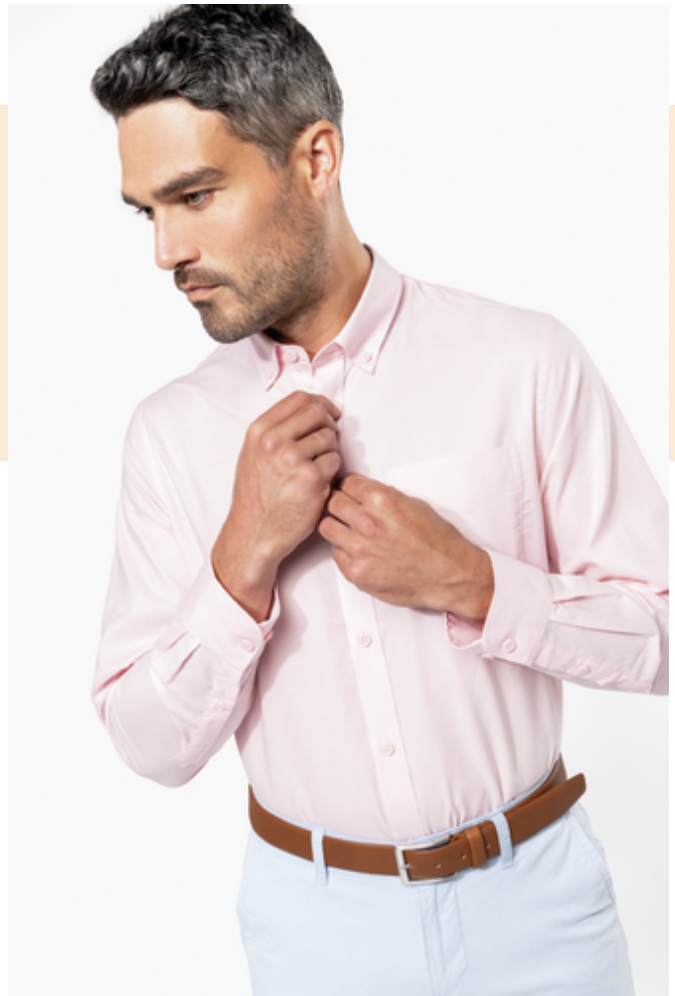

KARIBAN

K533

Men's long-sleeved Oxford shirt

- The classic Oxford shirt for a corporate style.
- Easy to clean thanks to easy-care treatment.
- Takes its place as a workwear wardrobe essential.

70% Oxford cotton / 30% polyester. Easy-care fabric. Button down collar. Matching buttons. V-shaped left chest pocket. Double back yoke with 2 side pleats. Adjustable rounded button cuffs with button placket. 2 spare buttons. Shaped hem.

S M L XL XXL 3XL 4XL 5XL 6XL 130 - 135 g/m²

More information

Logistic

1

12

BD - Bangladesh

Customs code

62052000

Also available in version

K534