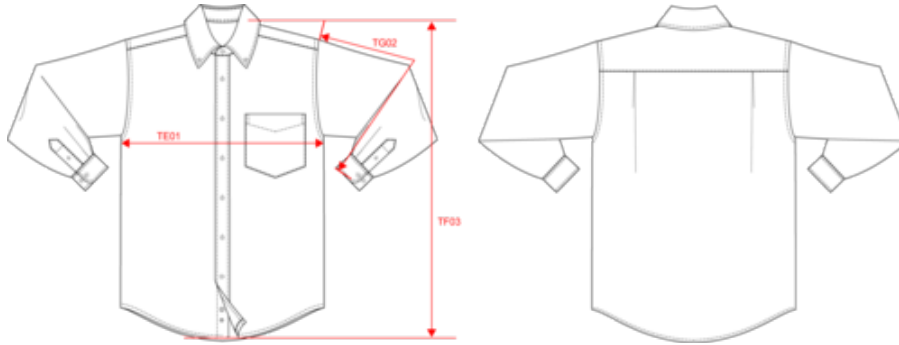

KARIBAN

K533

Men's long-sleeved Oxford shirt

- The classic Oxford shirt for a corporate style.
- Easy to clean thanks to easy-care treatment.
- Takes its place as a workwear wardrobe essential.

70% Oxford cotton / 30% polyester. Easy-care fabric. Button down collar. Matching buttons. V-shaped left chest pocket. Double back yoke with 2 side pleats. Adjustable rounded button cuffs with button placket. 2 spare buttons. Shaped hem.

Also available in version

K534

KARIBAN

K533

Men's long-sleeved Oxford shirt

Dimensions (cm)

Measurements in cm	S	M	L	XL	XXL	3XL	4XL	5XL	6XL
TE01 - 1/2 chest width at 1.5cm below armhole	55.00	58.00	61.00	64.00	67.00	70.00	73.00	76.00	79.00
TF03 - Front total height from HSP	76.50	78.50	80.50	82.50	84.50	86.50	88.50	90.50	92.50
TG02 - Long sleeve length	64.00	65.00	66.00	67.00	68.00	69.00	70.00	71.00	72.00