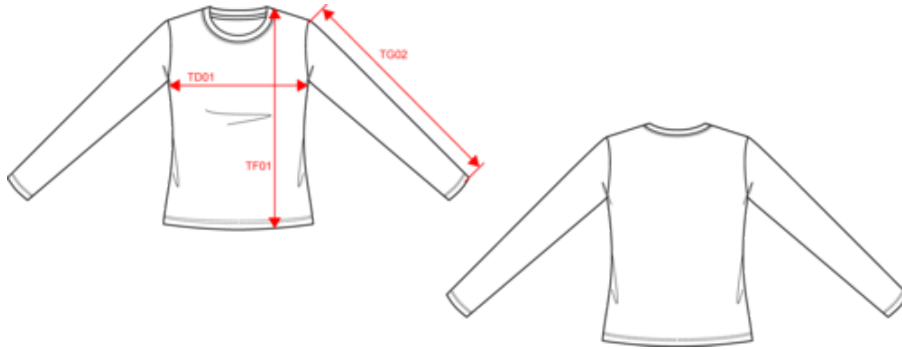

KARIBAN

K383

Ladies' long-sleeved crew neck T-shirt

- Soft to the touch and excellent printability.
- Enzyme-washed, fashionable fit t-shirt, a must-have for professionals.
- Large choice of colours.

100% enzyme-washed combed cotton (Oxford Grey : 90% cotton/ 10% viscose). Fitted style. Neck tape (Oxford Grey contrast neck tape for all colours, except for White body where neck tape is White and Oxford Grey body where neck tape is Dark Grey). Twin needle finishing at the cuffs and hem.

KARIBAN

K383

Ladies' long-sleeved crew neck T-shirt

Dimensions (cm)

Measurements in cm	S	M	L	XL	XXL	3XL
TE01 - 1/2 chest width at 1.5cm below armhole	46.00	49.00	52.00	55.00	58.00	61.00
TF01 - Total height from HSP	62.00	64.00	66.00	68.00	70.00	72.00
TG02 - Long sleeve length	58.75	59.75	60.75	61.75	62.75	63.75